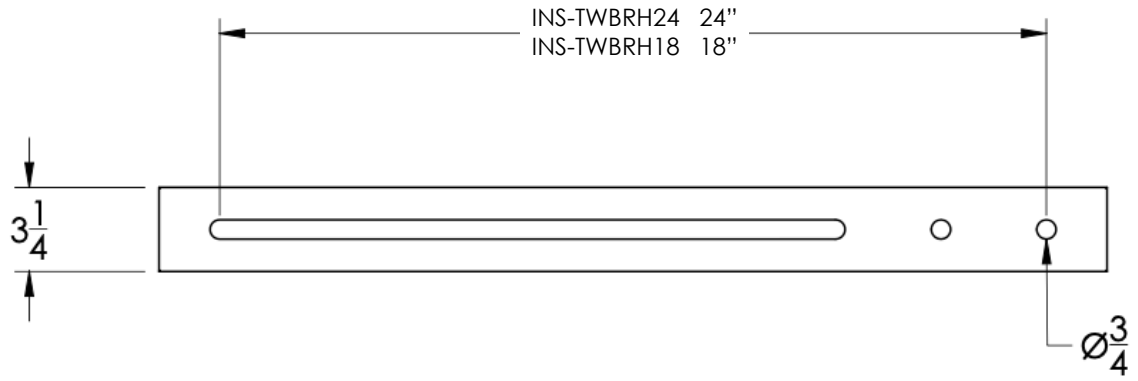

COLLECTION INSPIRE

TOWEL BAR WITH HOOKS

Model	Product	Finishes Available
INS-TWBRH-24	Towel Bar With Hooks-24"	Multiple finishes available. Over 23 finishes to choose from.
INS-TWBRH-18	Towel Bar With Hooks-18"	

Dimensions in inches

FRONT

TOP

SIDE

NOTE: Dimensions subject to change without notice.