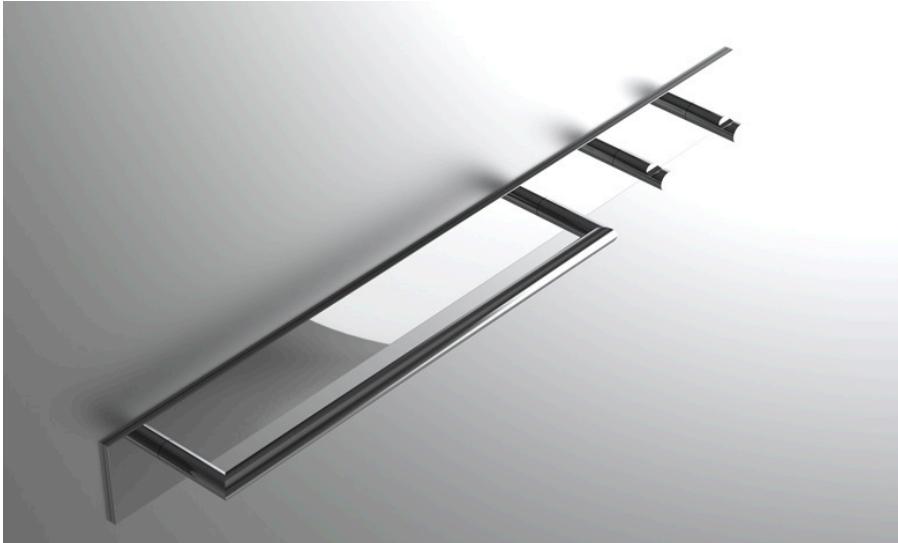

neelnox

LET
THERE
BE **DESIGN.**

FEATURES

- Premium 304 Grade Stainless Steel
- Solid Mount Construction
- Concealed Installation Hardware
- State of the art wall anchors included for installation on Dry wall or Tile

COLLECTION INSPIRE

TOWEL BAR WITH HOOKS

Model	Product	Finishes Available
INS-TWBRH-24	Towel Bar With Hooks-24"	Multiple finishes available. Over 23 finishes to choose from.
INS-TWBRH-18	Towel Bar With Hooks-18"	