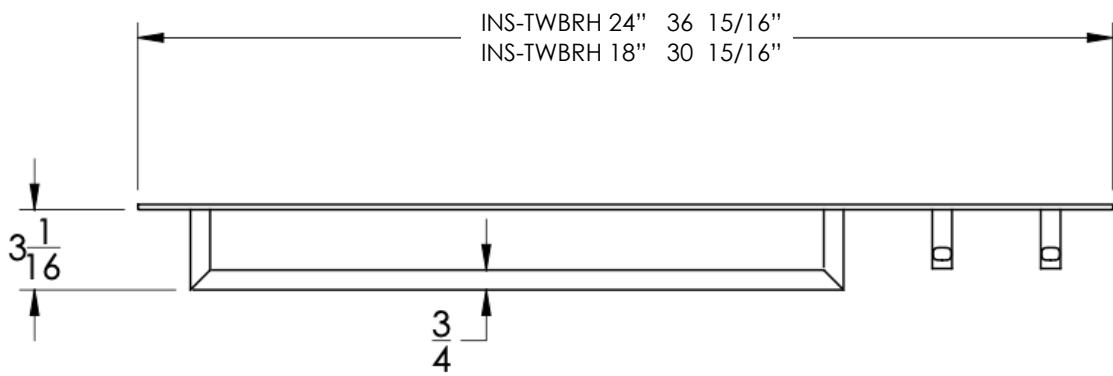

COLLECTION INSPIRE

TOWEL BAR WITH HOOKS

Model	Product	Finishes Available
INS-TWBRH-24	Towel Bar With Hooks-24"	Multiple finishes available. Over 23 finishes to choose from.
INS-TWBRH-18	Towel Bar With Hooks-18"	

Dimensions in inches

FRONT

TOP

SIDE

NOTE: Dimensions subject to change without notice.